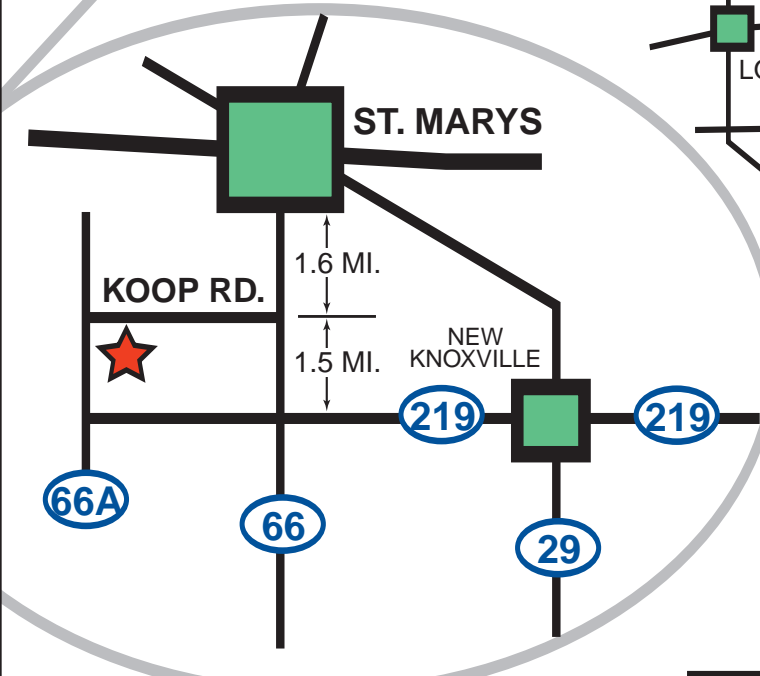

**FARM GUEST HOUSE:**  
 (419) 394-4386  
**TRAINING CENTER:**  
 (419) 394-8237

**FROM THE NORTH:**

Take I-75 South to Route 219 (Exit 104). Follow Route 219 West to Route 66. Turn North (Right) on Route 66 for 1.5 miles and then Left onto Koop Road. Farm is at the end of Koop Road on the left.

**FROM THE SOUTH:**

Take I-75 North to Route 29 (Exit 93). Follow Route 29 West to Route 219. Turn West (Left) on Route 219 in New Knoxville. Travel 3 miles to Route 66. Turn North (Right) on Route 66 for 1.5 miles and then Left onto Koop Road. Farm is at the end of Koop Road on the left.