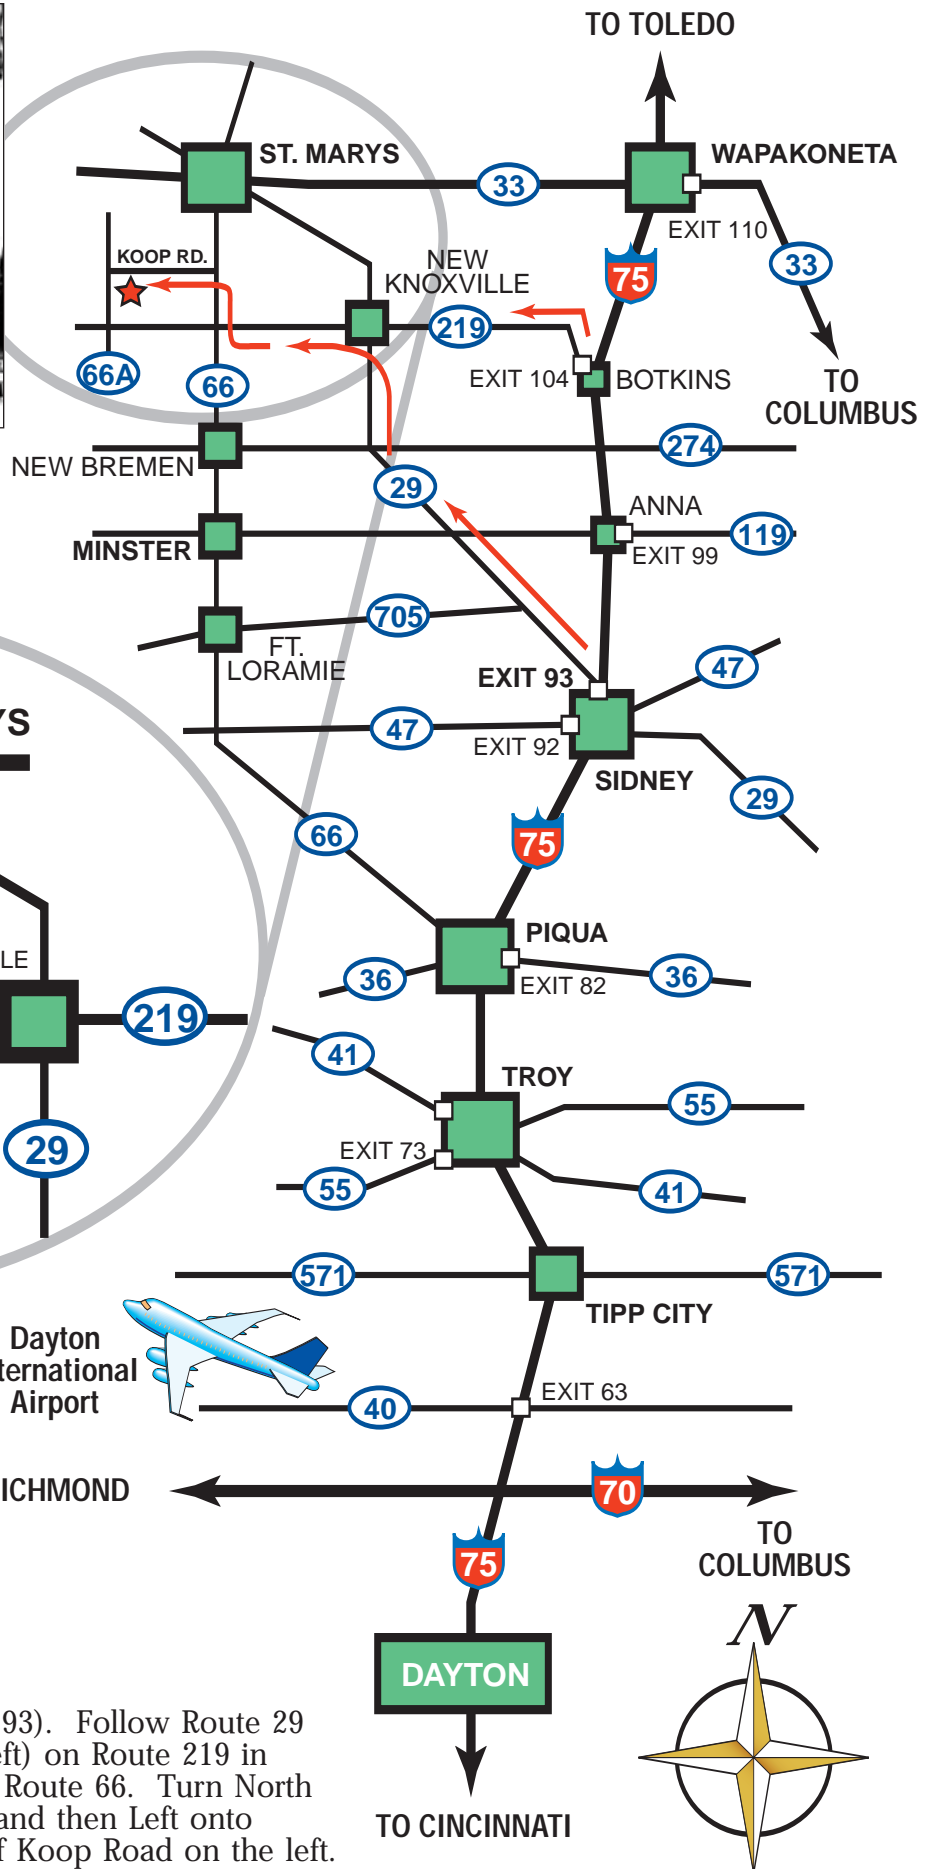

**FARM GUEST HOUSE:**  
 (419) 394-4386  
**TRAINING CENTER:**  
 (419) 394-8237

**FROM THE NORTH:**

Take I-75 South to Route 219 (Exit 104). Follow Route 219 West to Route 66. Turn North (Right) on Route 66 for 1.5 miles and then Left onto Koop Road. Farm is at the end of Koop Road on the left.

**FROM THE SOUTH:**

Take I-75 North to Route 29 (Exit 93). Follow Route 29 West to Route 219. Turn West (Left) on Route 219 in New Knoxville. Travel 3 miles to Route 66. Turn North (Right) on Route 66 for 1.5 miles and then Left onto Koop Road. Farm is at the end of Koop Road on the left.